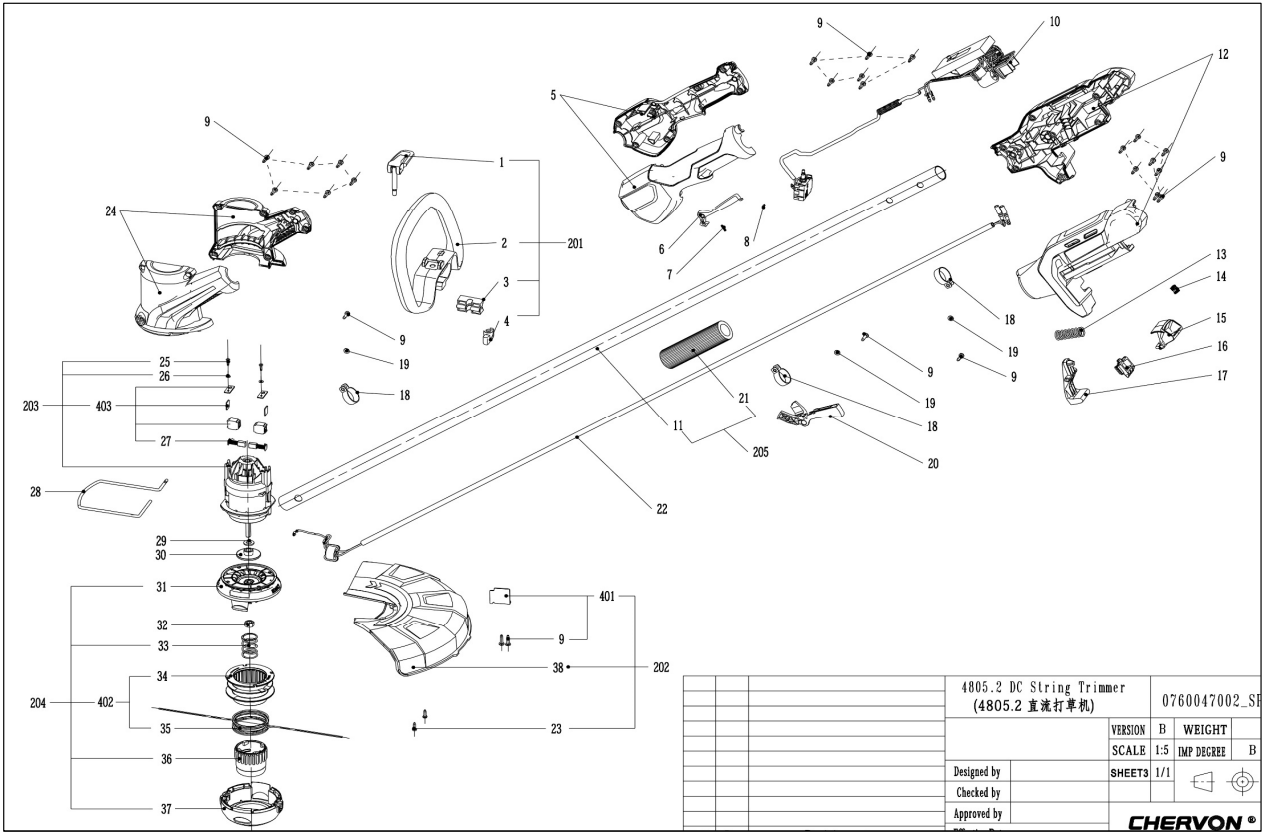

ST1210E

Index No.	Art. No.	Technical Information	Description	Qty
1		Only available as part of assembly	Handle Lever Set	1
2		Only available as part of assembly	Front Handle	1
3		Only available as part of assembly	Clamping Block	1
4		Only available as part of assembly	Wing Nut	1
5	2823770001		Handle	1
6	3127332001		Lock-off Trigger	1
7	3660453002		Compression Spring	1
8	5670253001		Spring Pin	1
9	5610032004		Tapping Screw	25
10	2830069001		Electric Assembly	1
11	3552102001		Connecting Tube	1
12	2823768001		L R Housing Set	1
13	3660013003		Spring1	1
14	3660129002		Spring	1
15	3127201001		Release Button	1
16	3127202001		Power Pack Button	1
17	3127206001		Lever	1
18	3705178001		Fixed Ring	3
19	5650005002		Plain Washer	3
20	3127331001		Switch Trigger	1
21		Only available as part of assembly	Sheath	1
22	2824140001		Inductor & Wire ASSY	1
23	5610022004		Tapping Screw	2
24	2823769001		Front Housing	1
25	5610011003		Tapping Screw	2
26	5650001002		Plain Washer	2
27	4960015018		Carbon Brush	2
28	3650148001		Plant Guard	1
29	5650025007		Washer	1
30	3520816002	Inventory running change. Old and new part fully interchangeable.	Bush	1
31	2824082003		Upper Housing ASSY	1
32	5630271001		Nut	1
33	3660582001		Compression Spring	1
34	3127635001		Mounting Wire Holder	1
35		Available as accessory	Trimmer Line	1
36	2824022001		Support Head ASSY	1
37	2824019001		Lower Housing ASSY	1
38	3127781001	New part. Can be used on new and old machines	Guard ASSY	1
201	2824020001		Handle ASSY	1
202	2824054001		Guard ASSY	1
203	2730222001		Dc Motor	1

204	2824056001		Cutting Head Set	1
205	2825216001	New part. Can be used on new and old machines	Connecting Tube Set	1
401	2823713001		Blade ASSY	1
402		Available as accessory	Mounting Wire Holder ASSY	1
403	2823807001		Brush Set	1